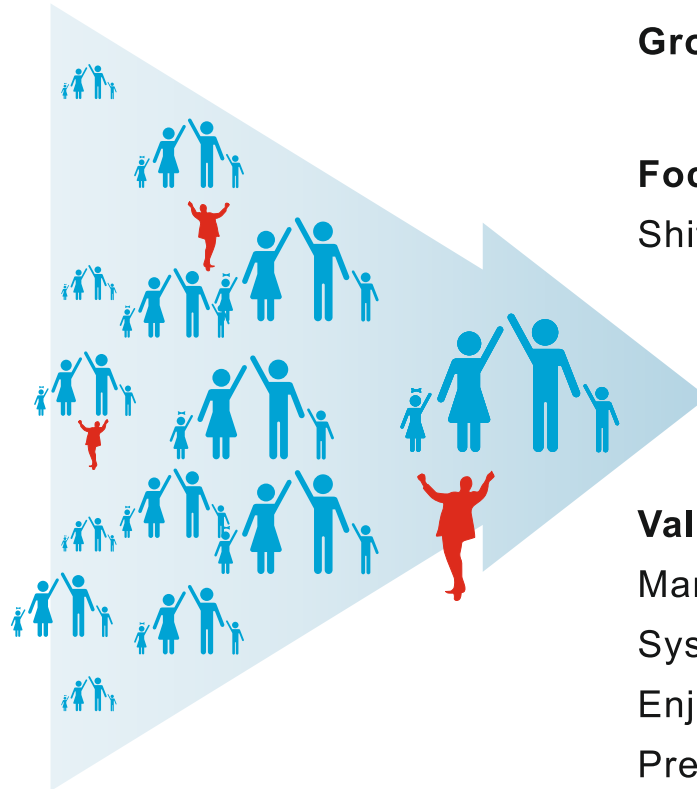

**The Kingdom seed
in the heart**

**GO
to make
disciples**

Focus: Serve
People
Least
Last

Faith: Feel His pleasure
Imminent presence

Values: Sacrifice
Faith
Risk
Creativity
Friendship
Doing

Movement

Management

Kingdom seed
MULTIPLIES

GO
to make disciples

Growth begins to attract

Focus :

Shifts from Pioneering to Management

Values shift :

Management
Systems

Enjoy the fruit of success

Predictability

Safety

The weight of success begins and slows down the forward motion

Movement

Management

**The weight of people + success =
towards monument**

**The weight of success begins
and ...
slows down the forward motion**